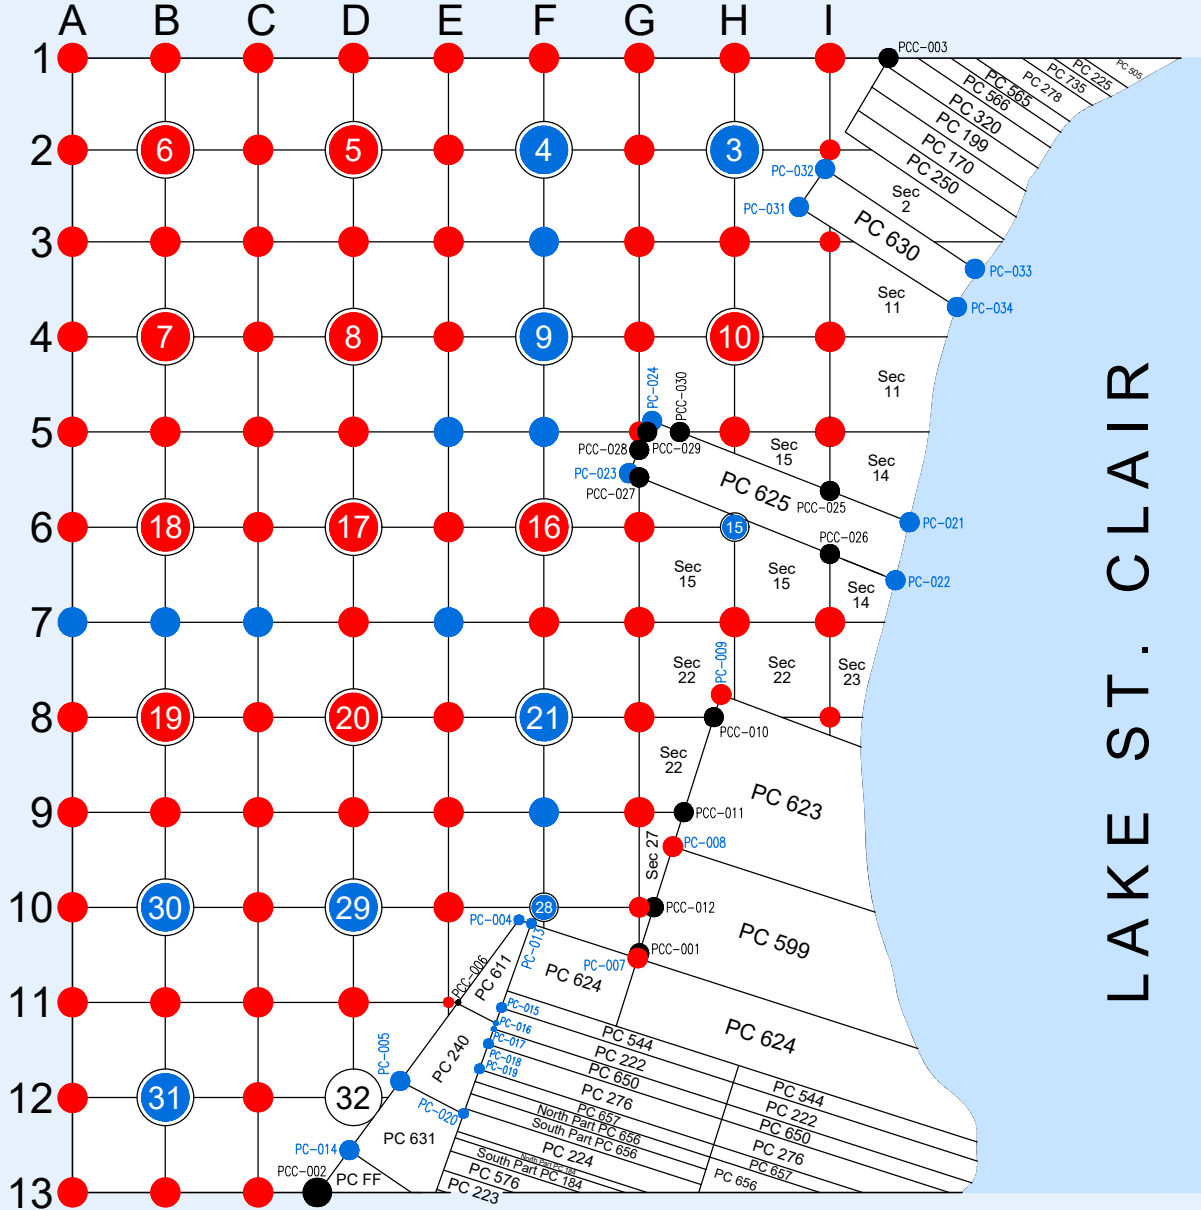

MACOMB COUNTY REMONUMENTATION PROGRESS MAP

T1N R13E

ERIN/LAKE TOWNSHIP, CITY OF FRASER, ROSEVILLE, EASTPOINTE & ST. CLAIR SHORES

LAKE ST. CLAIR

LEGEND

- CORNERS REMONUMENTED THROUGH 2017
- PROPERTY CONTROLLING CORNERS REMONUMENTED THROUGH 2017
- REMONUMENTATION CORNERS WITH STATE PLANE COORDINATE ASSIGNED
- PROPOSED CORNERS 2018
- PROPOSED STATE PLANE CORNER 2018
- PROPOSED CORNER WITH STATE PLANE COORDINATE 2018

Note: Map Not To Scale
Updated 02/12/2018