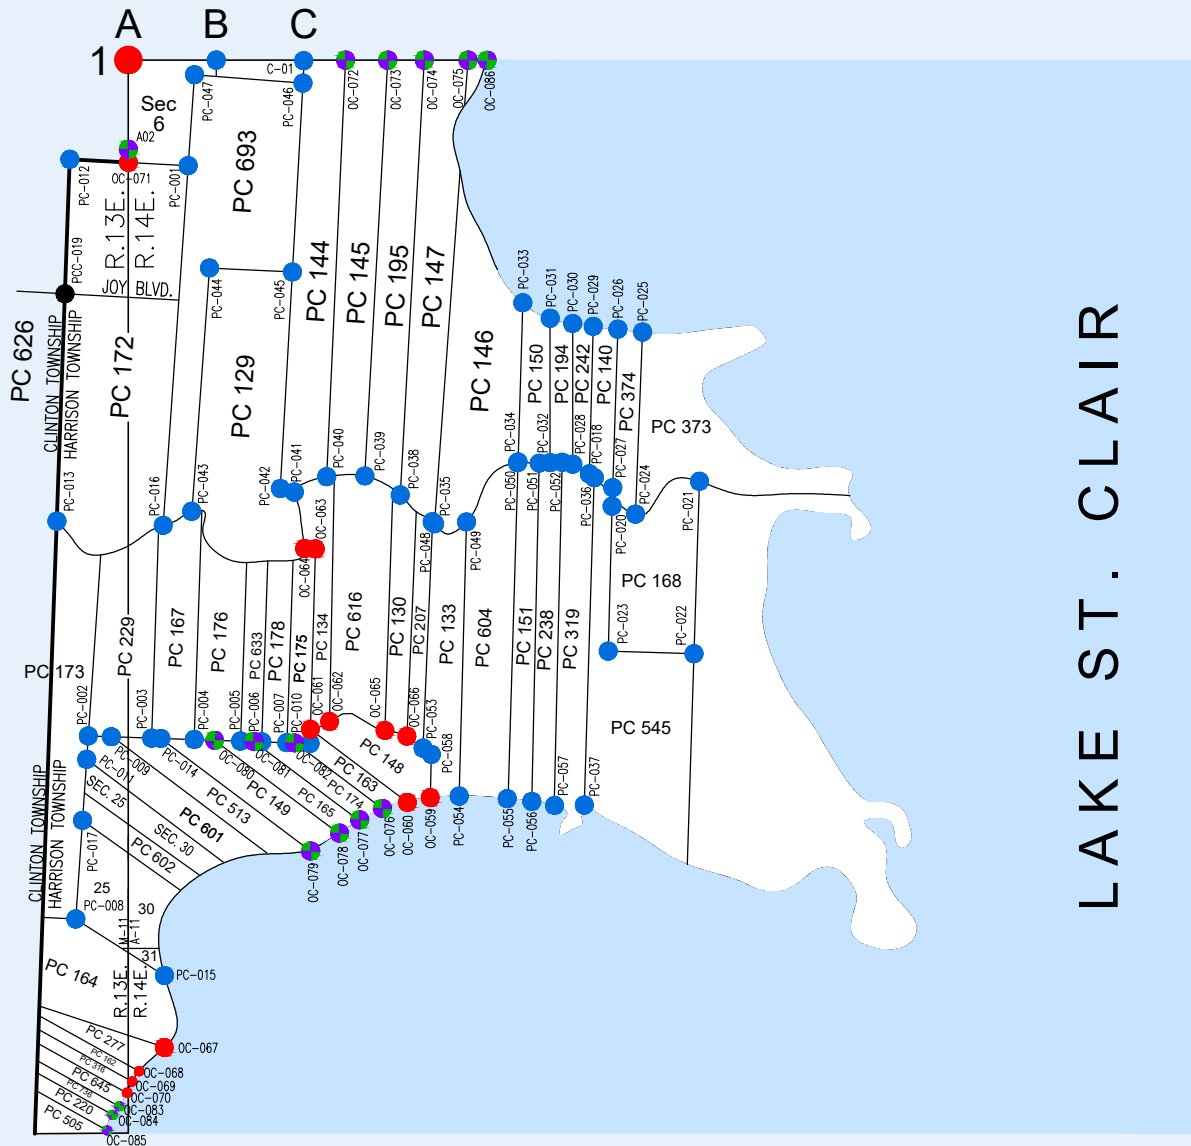

# MACOMB COUNTY REMONUMENTATION PROGRESS MAP

## T2N R14E & PART OF R13E HARRISON TOWNSHIP & CITY OF MOUNT CLEMENS

LAKE ST. CLAIR

### LEGEND

- CORNERS REMONUMENTED THROUGH 2017
- PROPERTY CONTROLLING CORNERS REMONUMENTED THROUGH 2017
- REMONUMENTATION CORNERS WITH STATE PLANE COORDINATE ASSIGNED
- PROPOSED CORNERS 2018
- PROPOSED STATE PLANE CORNER 2018
- PROPOSED CORNER WITH STATE PLANE COORDINATE 2018

Note: Map Not To Scale  
Updated 01/05/2018